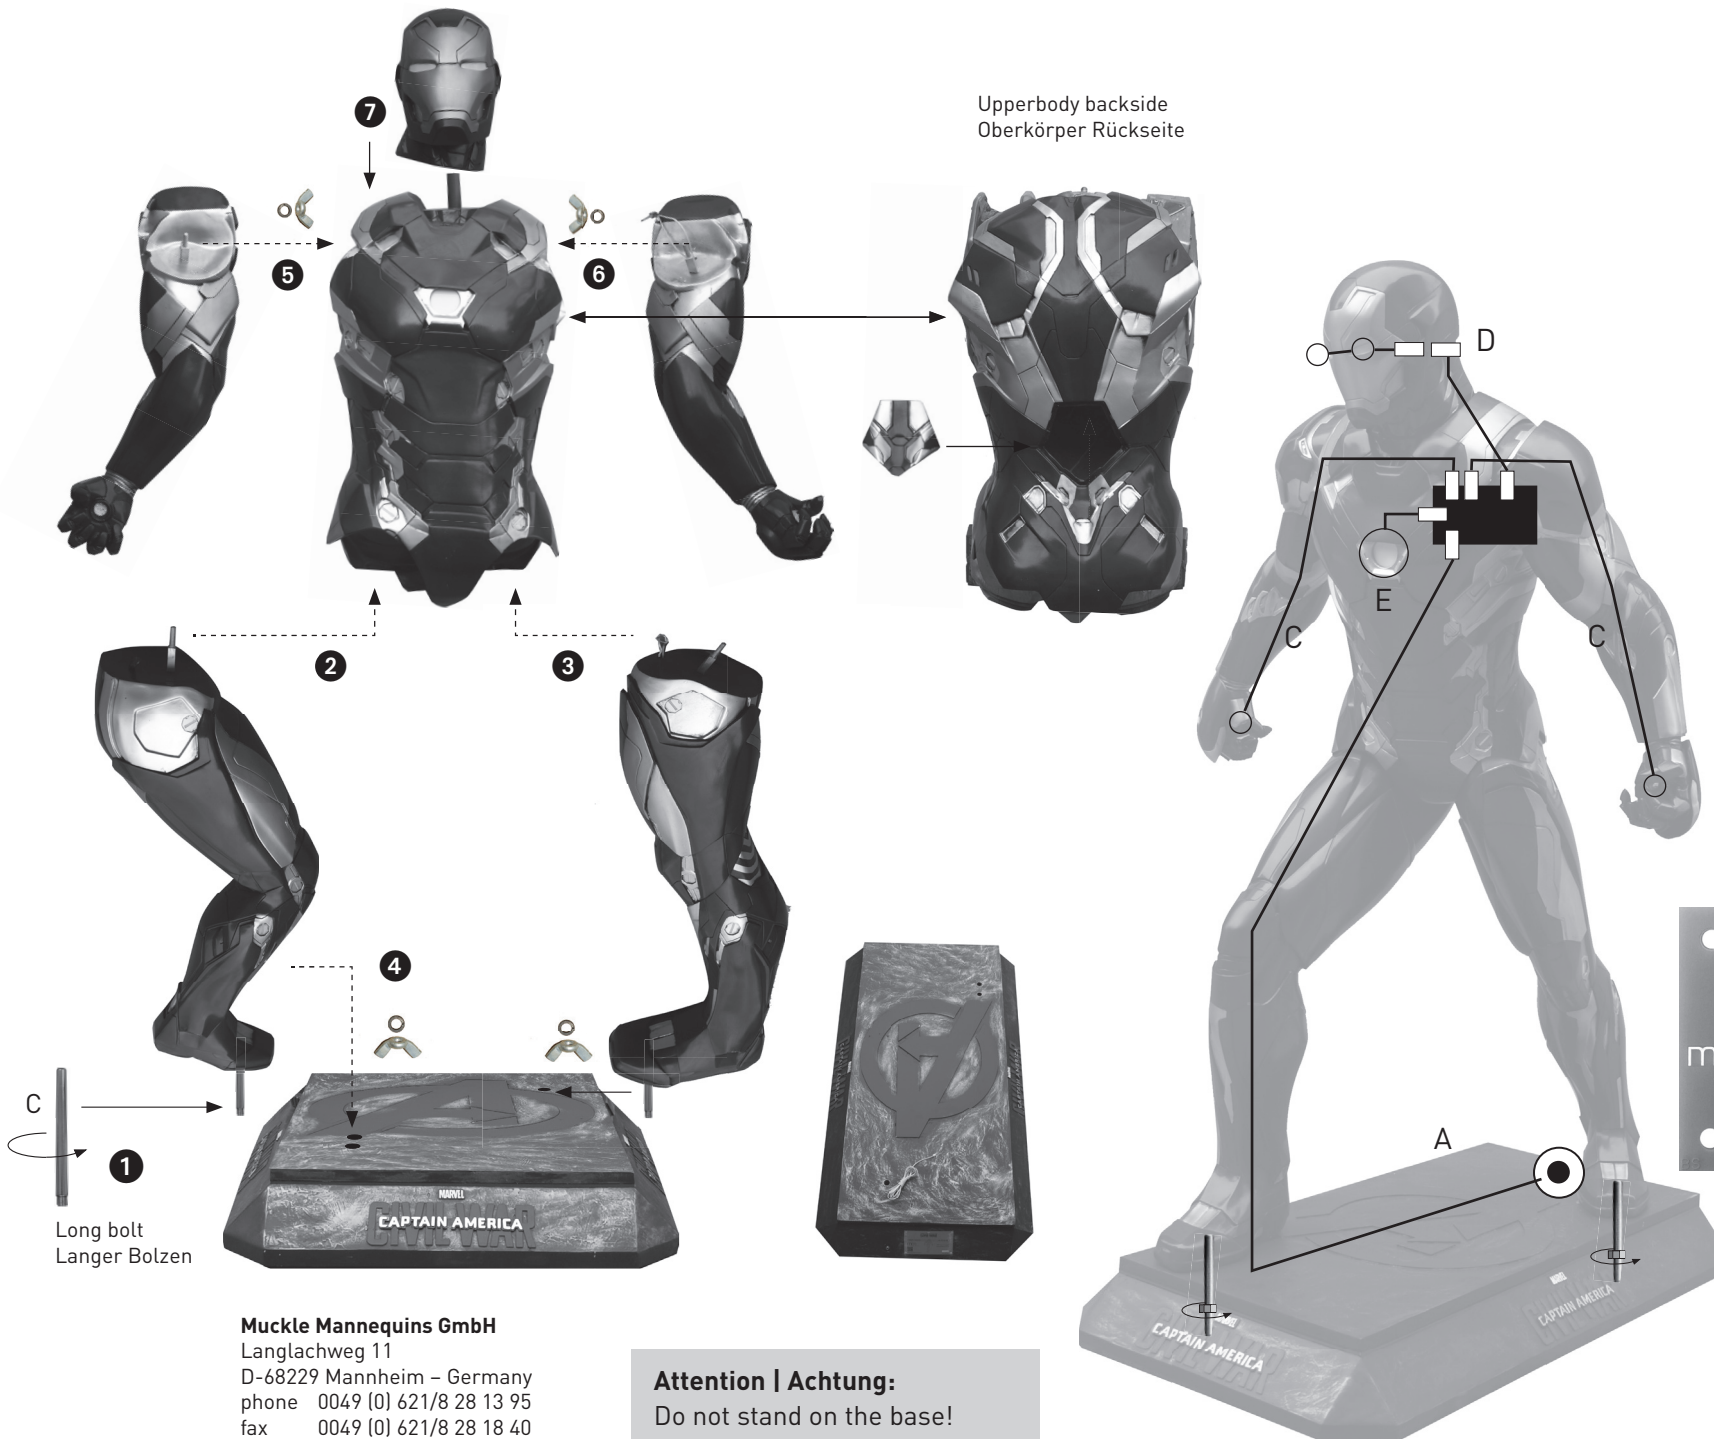

MARVEL © MARVEL

2016 © Muckle Mannequins

 - 2-3 Personen für den Aufbau nötig
 - 2-3 people to assemble

Upperbody backside
Oberkörper Rückseite

- A: Main cable
Cable length x cm
- B: LED-hands, x mm
Cable length x cm
- C: LED-eyes with short cable and plug
Cable length x cm
- D: Eyes-cable with plug
Cable length x cm
- E: LED chest spot

-  symbol plug
 -  symbol chip-board | Platine
 -  symbol socket
 -  symbol LED spots
- Plug | Stecker
- 

Chip-board | Platine

Attention: Do not use this X-plug!
 Polarity upside down.
 Achtung: Diesen X-Steckplatz nicht verwenden!
 Polung gedreht.